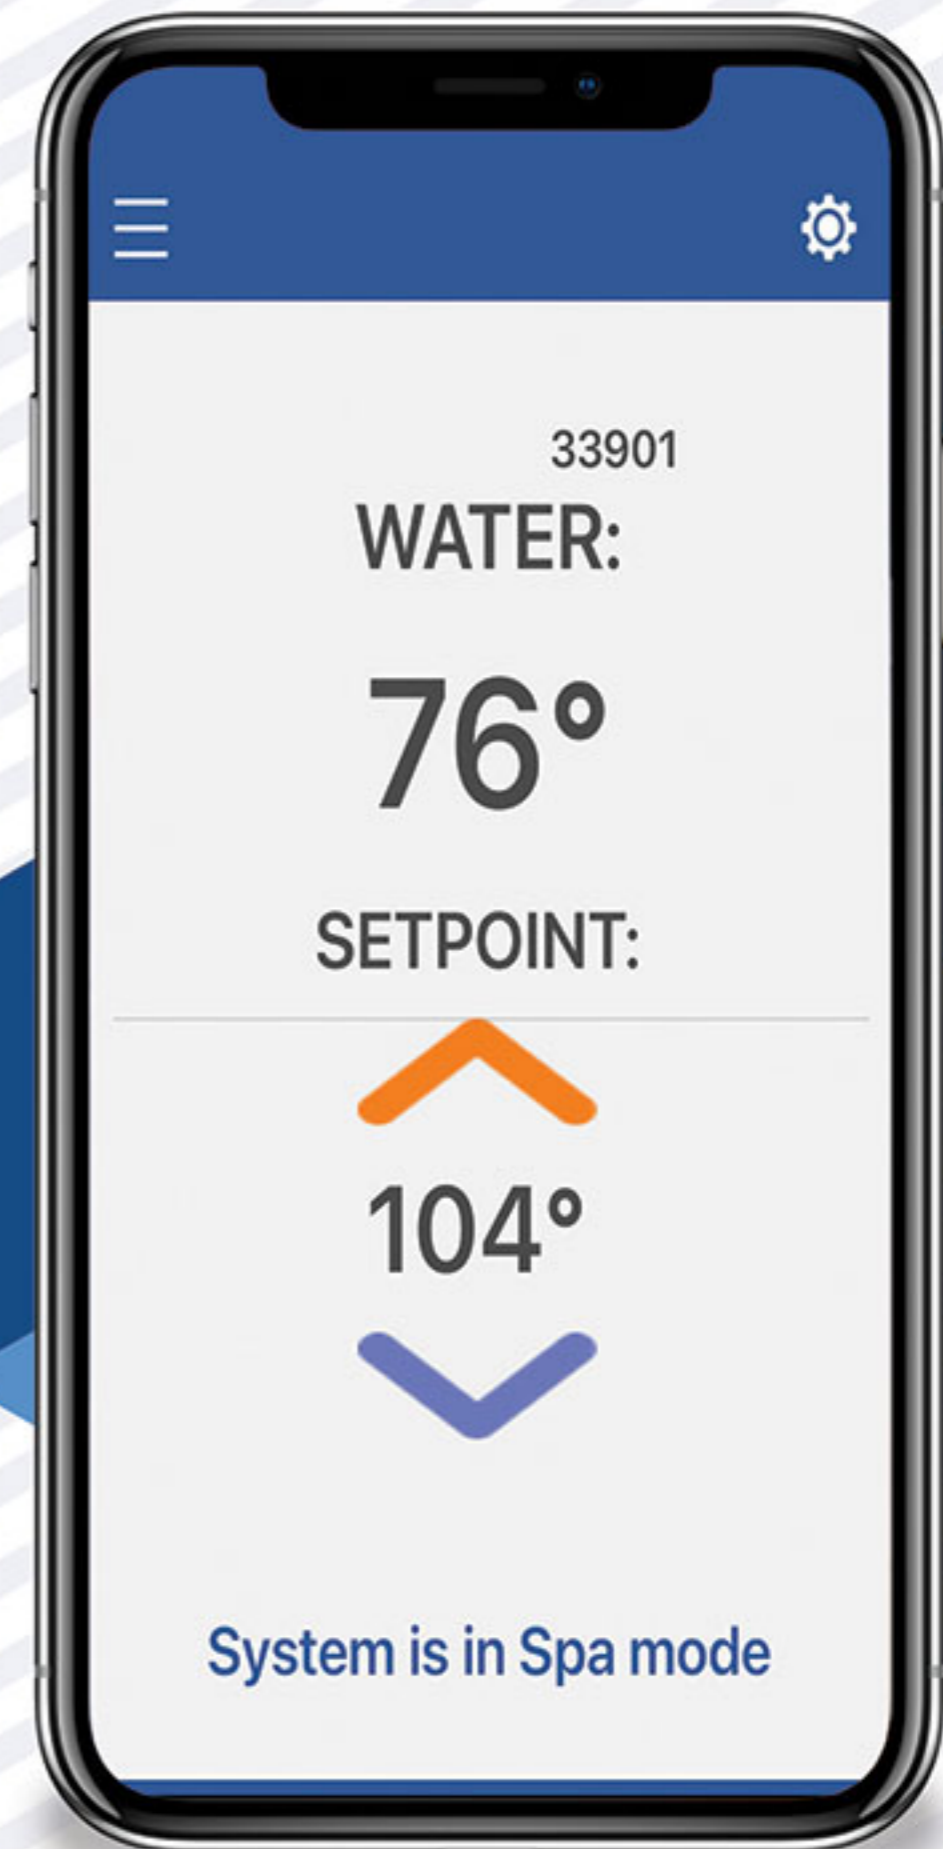

# PRESENTING **COMPASS** HEAT PUMP NAVIGATION

Control your heater through an easy-to-use app on your phone or tablet.

## FEATURES

- Lockable settings for rentals
- Control multiple pools from a single app
- See heater fault codes from your phone
- Share control with family or friends and much more, *all in real time.*